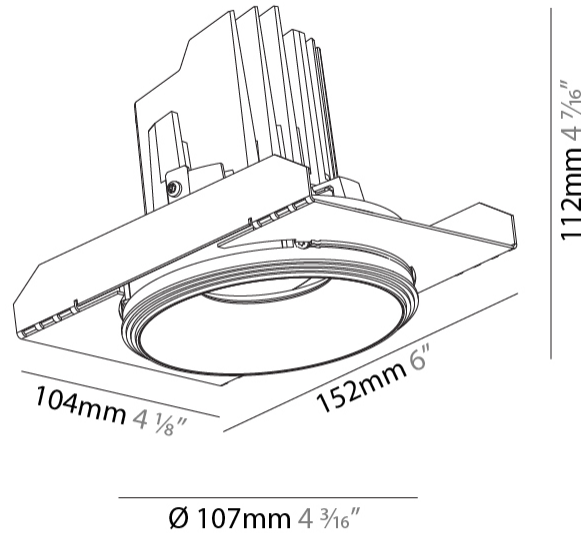

PHYSICAL

Shape: Round
Diameter (mm): 107
Diameter (in): 4 3/16
Height (mm): 112
Height (in): 4 7/16
Ceiling Thickness (mm): 10 / 12.5 / 15 / 25
Ceiling Thickness (in): 3/8 or 1/2 or 9/16 or 1
Min. Recessing Depth (mm): 130
Min. Recessing Depth (in): 5 1/8
Light Distribution: Adjustable / Downlight
Weight (kg): 0.609
Weight (lbs): 1.34
Fixture Finish: SSR / BKV / CWI / CRY / HAB / LAG / UFT / ITA / RUA / RUR / MIC / FTG / MYG / TWT / LOD / PUS / FRO / FUP / KIA / POP / BLS / SPG / MEY / GOH / GUM / CHC / COM / ABZ / JAG / OBR / MOS / ROR
Fixture Material: Aluminum Die Cast
Cut-out Measurements: 111mm / 4 3/8"
Upon Request: Unique Ceiling Thickness

ELECTRICAL

Lamp Type: LED (Zhaga Standard)
Input Wattage (W): 16.5
Total Output Wattage (W): 14.7
Dimming: Dali Dimming
Driver Included: No
Driver Location: Recessed Housing
Driver Type: Constant Current - 120Vac
Driver Class: Class 2
Housing: See Components
Input Voltage (V): 120
Constant Current (MA): 350

LED

Number of LEDs: 1
Max. Delivered Lumen (lm): 770
Nominal Lumen (lm): 1140
CRI: >90 CRI
Lamp Life (hrs): 50000
Upon Request: RGB-W Tunable White Special Color Temperature Special LED

OPTICAL

Reflector: 20 / 40 / 60
Adjustability: Rotational 355°; Tilt 10°
Upon Request: Special Beam Angles

RATINGS AND CERTIFICATIONS

Certified By: Certified for North American Standards
IP rating: IP20