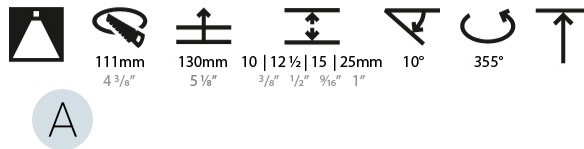

PHYSICAL

Shape: Round
Diameter (mm): 107
Diameter (in): 4 3/16
Height (mm): 112
Height (in): 4 7/16
Ceiling Thickness (mm): 10 / 12.5 / 15 / 25
Ceiling Thickness (in): 3/8 or 1/2 or 9/16 or 1
Min. Recessing Depth (mm): 130
Min. Recessing Depth (in): 5 1/8
Light Distribution: Adjustable / Downlight
Weight (kg): 0.609
Weight (lbs): 1.34
Fixture Finish: SSR / BKV / CWI / CRY / HAB / LAG / UFT / ITA / RUA / RUR / MIC / FTG / MYG / TWT / LOD / PUS / FRO / FUP / KIA / POP / BLS / SPG / MEY / GOH / GUM / CHC / COM / ABZ / JAG / OBR / MOS / ROR
Fixture Material: Aluminum Die Cast
Cut-out Measurements: 111mm / 4 3/8"
Upon Request: Unique Ceiling Thickness

ELECTRICAL

Lamp Type: LED (Zhaga Standard)
Input Wattage (W): 16.5
Total Output Wattage (W): 14.7
Dimming: Dali Dimming
Driver Included: No
Driver Location: Recessed Housing
Driver Type: Constant Current - 120Vac
Driver Class: Class 2
Housing: See Components
Input Voltage (V): 120
Constant Current (MA): 350

LED

Number of LEDs: 1
Max. Delivered Lumen (lm): 770
Nominal Lumen (lm): 1140
CRI: >90 CRI
Lamp Life (hrs): 50000
Upon Request: RGB-W Tunable White Special Color Temperature Special LED

OPTICAL

Reflector: 20 / 40 / 60
Adjustability: Rotational 355°; Tilt 10°
Upon Request: Special Beam Angles

RATINGS AND CERTIFICATIONS

Certified By: Certified for North American Standards
IP rating: IP20